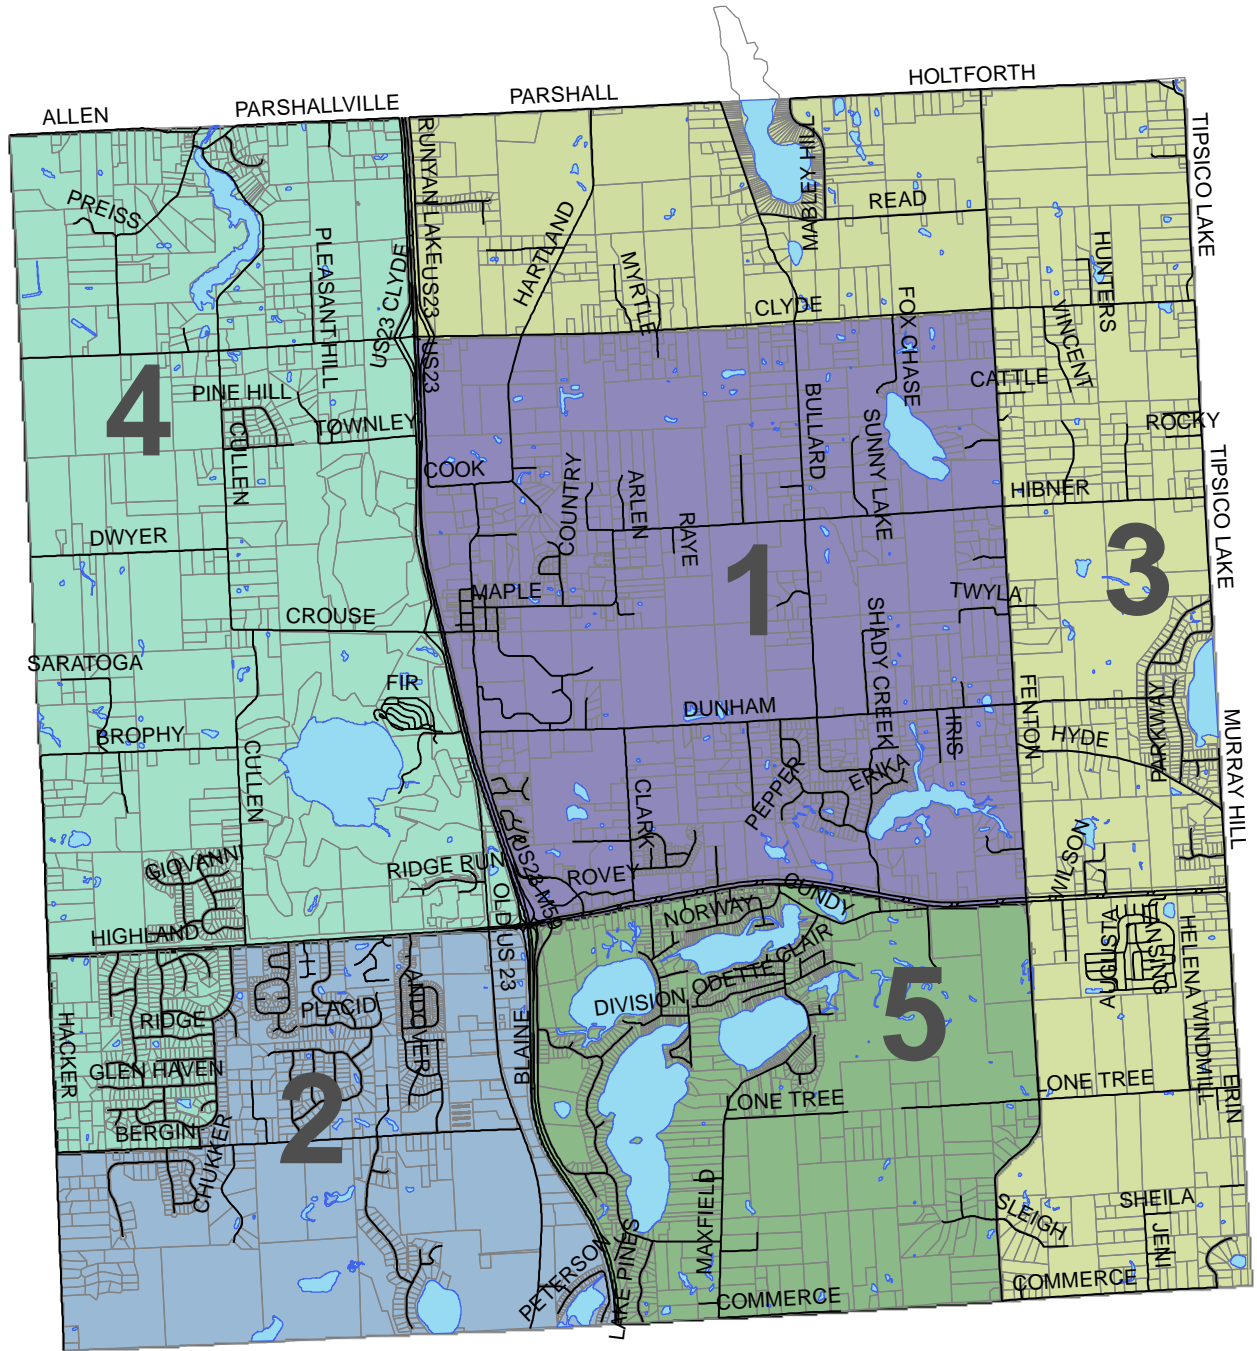

# Hartland Township Voter Precincts

Source Date:  
 Hartland Township  
 Livingston County GIS  
 Livingston County Clerks Office

**PRECINCTS**

- 1
- 2
- 3
- 4
- 5