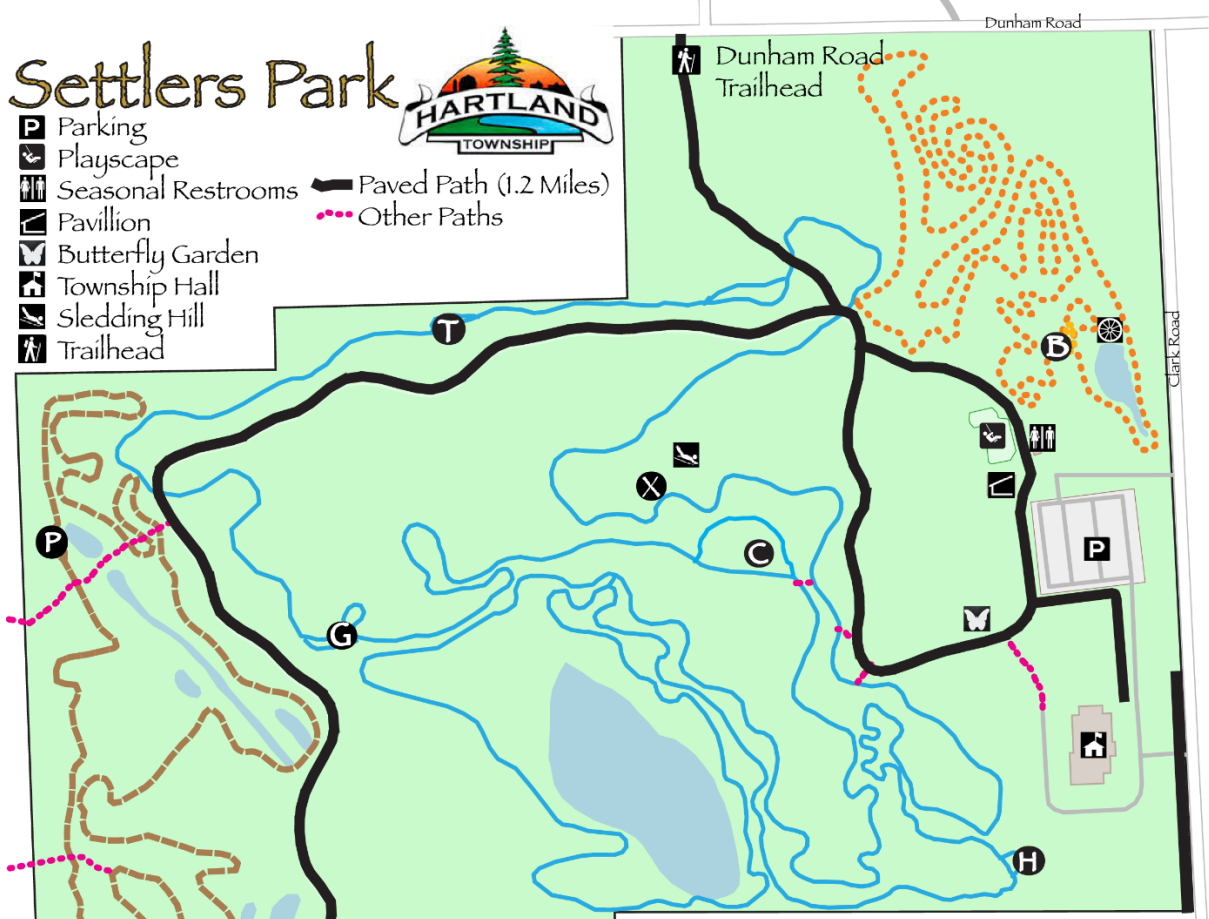

Settlers Park

- Parking
- Playscape
- Seasonal Restrooms
- Pavillion
- Butterfly Garden
- Township Hall
- Sledging Hill
- Trailhead
- Paved Path (1.2 Miles)
- Other Paths

Section 21 Trails

- Picante
- Split Decision
- Blame Tom
- Big Cairn
- The Helix
- Catwalk Bike Park
- The Graveyard
- The Horseshoe
- Loop #1 (2.1 Miles)
- Loop #2 (3.0 Miles)
- Loop #3 (1.8 Miles)
- Little Settlers Loop

Map data © OpenStreetMap contributors, CC BY-SA
 Drawn by TH/MCMB

- Bikes travel clockwise unless otherwise noted.
- Hikers and Trail Runners are suggested to travel counterclockwise.
- Bikes yield to Runners and all yield to Hikers.
- For more information or how to volunteer: Go to mcmba.org